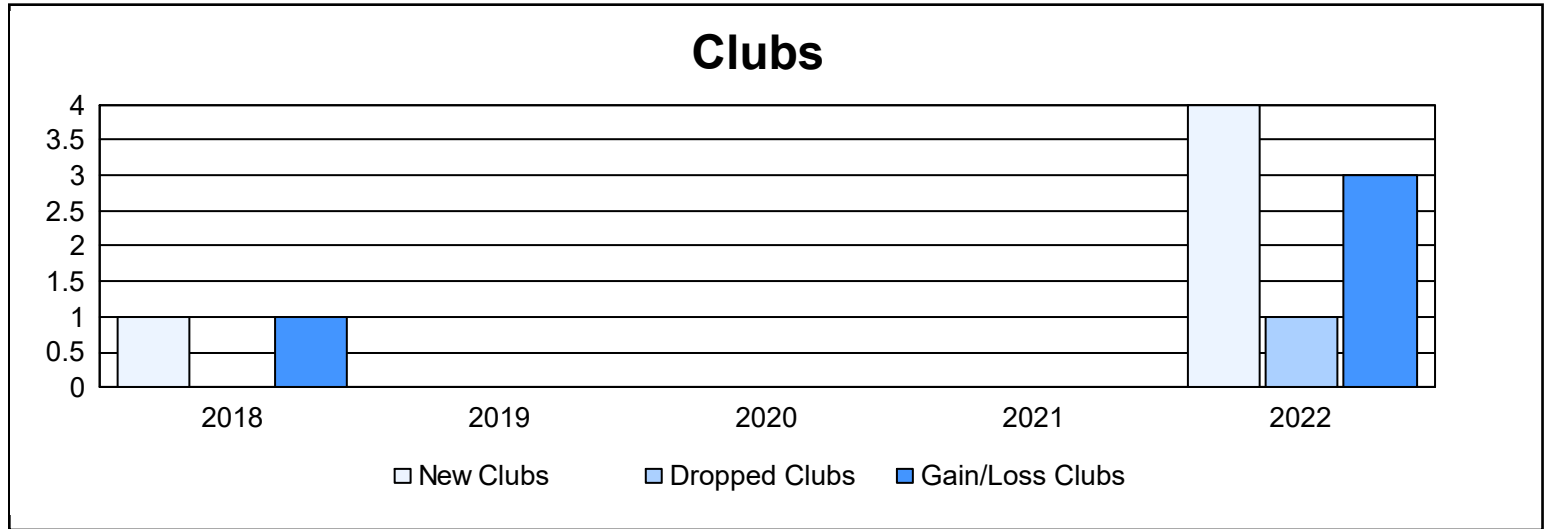

Year	New Clubs	Dropped Clubs	Gain/ Loss Clubs	New Members	Charter Members	Reinstate Members	Transfer Members	Total Member Added	Total Members Dropped	Gain/ Loss Members
2017-2018	1	0	1	100	20	1	10	131	104	27
2018-2019	0	0	0	89	5	2	8	104	94	10
2019-2020	0	0	0	62	0	0	4	66	82	-16
2020-2021	0	0	0	56	0	3	6	65	76	-11
2021-2022	4	1	3	65	91	0	18	174	98	76
<b>Average</b>	<b>1</b>	<b>0</b>	<b>1</b>	<b>74</b>	<b>23</b>	<b>1</b>	<b>9</b>	<b>108</b>	<b>91</b>	<b>17</b>

### Membership Composition June 2022 Cumulative