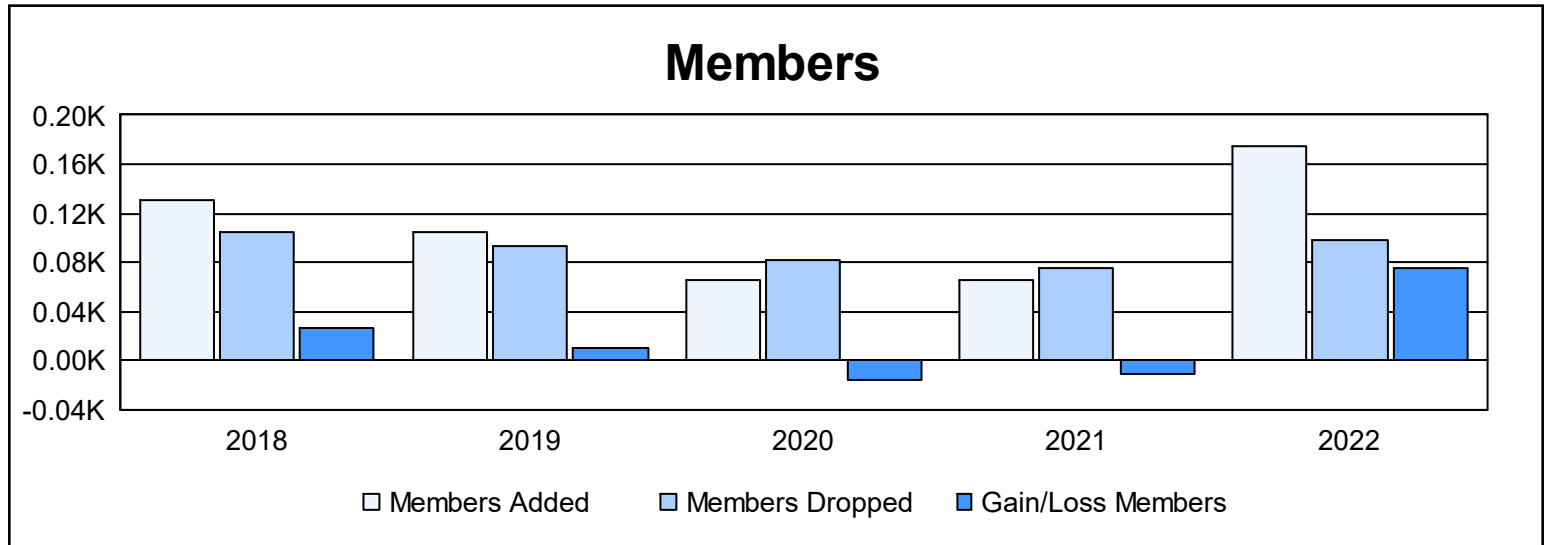

Year	New Clubs	Dropped Clubs	Gain/ Loss Clubs	New Members	Charter Members	Reinstate Members	Transfer Members	Total Member Added	Total Members Dropped	Gain/ Loss Members
2017-2018	1	0	1	100	20	1	10	131	104	27
2018-2019	0	0	0	89	5	2	8	104	94	10
2019-2020	0	0	0	62	0	0	4	66	82	-16
2020-2021	0	0	0	56	0	3	6	65	76	-11
2021-2022	4	1	3	65	91	0	18	174	98	76
<b>Average</b>	<b>1</b>	<b>0</b>	<b>1</b>	<b>74</b>	<b>23</b>	<b>1</b>	<b>9</b>	<b>108</b>	<b>91</b>	<b>17</b>

### Membership Composition June 2022 Cumulative